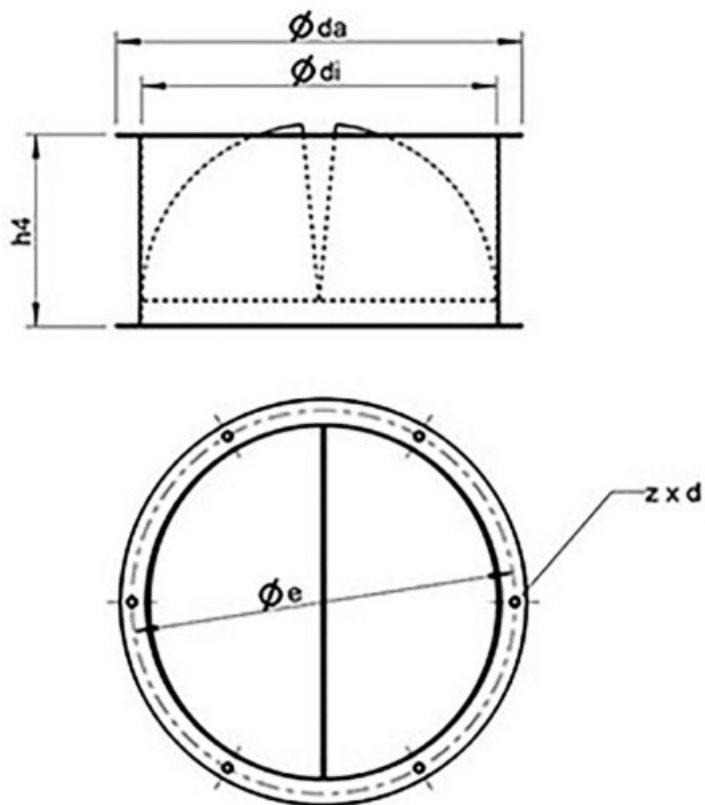

Multiple compatibilities

The VKS has been designed for use with DVS/DHS, DVSI, DVN and DVP.

Technical parameters

Dimensions and weights

| | | |
|---------------------------------|-----|----|
| Duct dimension; Circular, inlet | 406 | mm |
| Weight | 4.4 | kg |

Performances

- 1 VKS 190/225
- 2 VKS/VKM 310/311
- 3 VKS/VKM 355-500
- 4 VKS/VKM 560/630
- 5 VKS/VKM 710
- 6 VKS/VKM 800/900

Dimension

| | $\varnothing da$ | $\varnothing e$ | $\varnothing di$ | $h4$ | $z \times d$ |
|-------------|------------------|-----------------|------------------|------|----------------------|
| VKS 355-500 | 464 | 438 | 406 | 220 | 6 x $\varnothing 10$ |